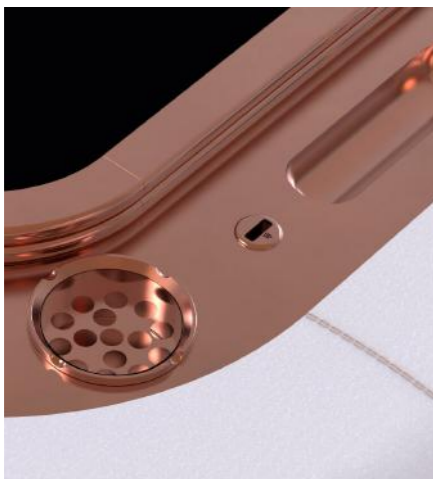

MARKER 01

Realized in transparent acrylic.

MARKER 02

Realized in brass metal.

B E L L O 1

Roulette Bell available in brass and chrome. Base in wood.

B E L L O 2

Roulette Bell available in brass and chrome. Base in acrylic.

CHIPTRAY 04

Metal Casino Chip Tray 15 rows.
Available in gold, chrome and
copper finish.

CHIPTRAY 05

Metal Casino Chip Tray 24 rows.
Available in gold, chrome and
copper finish.

PADDLE

Professional wooden paddle for
baccarat tables.

DRINK HOLDER

Metal cup holder and ashtray available in gold, chrome and copper finish. Dimensions: diameter 8/10 cm, height 6 cm.

STANCHIONS

Available in gold, chrome and copper finish.

ROPE STANCHION

Plaited ribbon available in red, black and blue fabric. 30mm diameter.

H O O K

Available in gold, chrome and copper finish.

U S B S L O T

Is an optional used by the player to charge its devices.

C H I P S

Customizable chips and plaques.

DRINKING TABLE

Metal drinking table. Metal frame with black lacquered multilayers trays. Metal available in gold, chrome and copper finish.