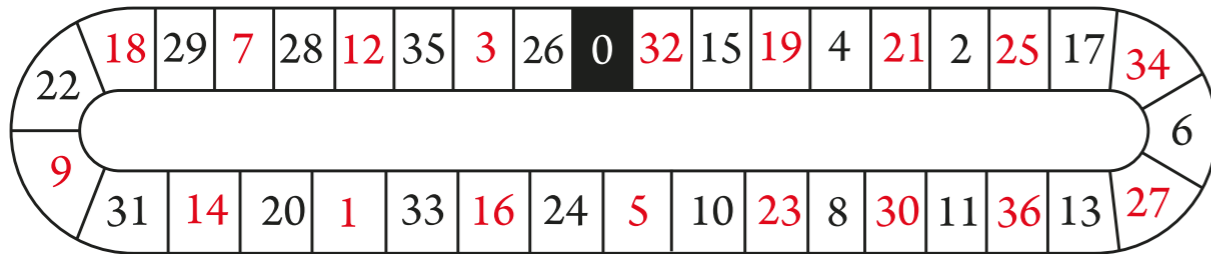

TIP tables with

RACE TRACK

Traditional Model - Single Zero - Right&Left Hand

RACE TRACK

Double Ring Model - Single Zero - Right&Left Hand

RACE TRACK

Traditional Model - Single Zero - Right&Left Hand

RACE TRACK

Traditional Model - Double Zero - Right & Left Hand

BLACKJACK

SEVEN BOXES

Radius Model

SEVEN BOXES

Radius/R Model

SEVEN BOXES

Right Angle Model