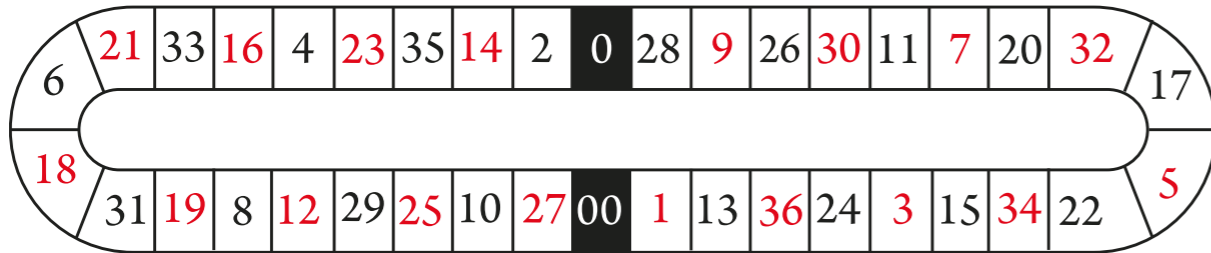

TIP tables with

RACE TRACK

Traditional Model - Single Zero - Right&Left Hand

RACE TRACK

Double Ring Model - Single Zero - Right&Left Hand

RACE TRACK

Traditional Model - Single Zero - Right&Left Hand

RACE TRACK

Traditional Model - Double Zero - Right & Left Hand

BLACKJACK

SEVEN BOXES

Radius Model

SEVEN BOXES

Radius/R Model

SEVEN BOXES

Right Angle Model